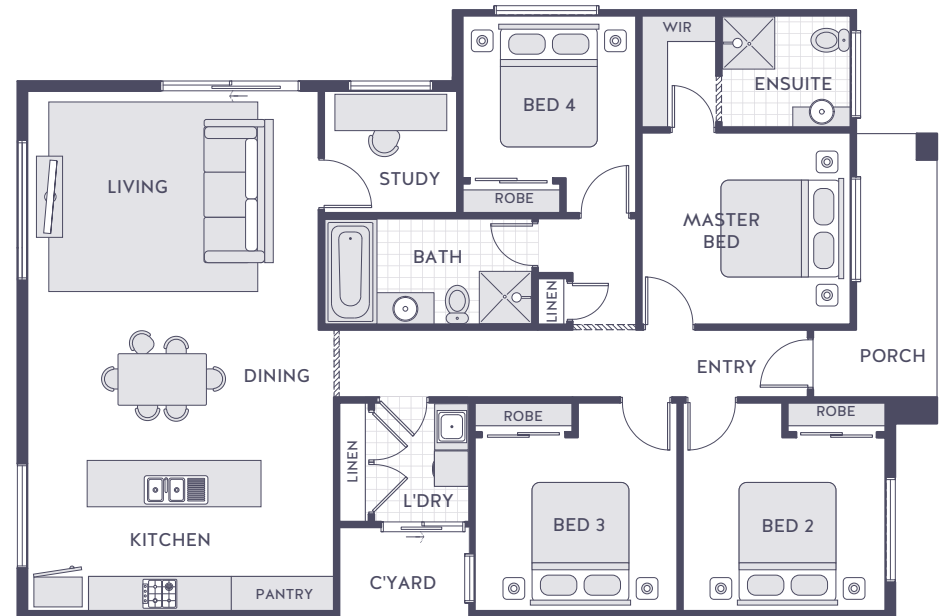

the
BOWERY ARBORY
CUSTOM

20 SQUARES

GARAGE

A QUALITY
SOHO
LIVING
PROJECT